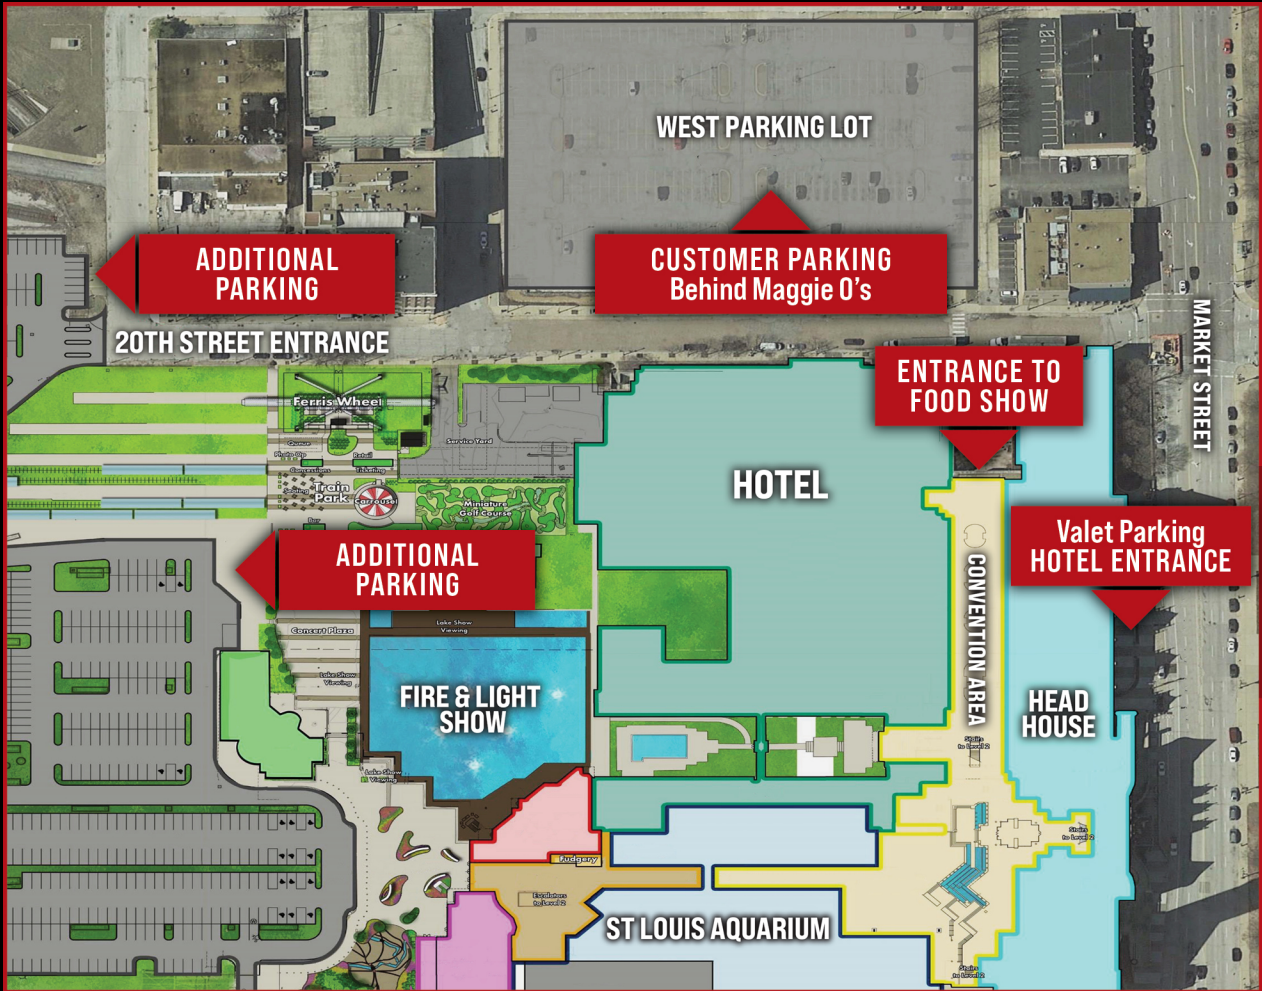

**PERFORMANCE**  
FOODSERVICE

**FOOD**  
CENTRIC **EXPERIENCE**

**YOU'RE INVITED!**

**FOOD  
SHOW  
2024**

Please Join Us For Our Annual Food Show at  
**ST. LOUIS UNION STATION**  
Tuesday, September 17th | 10 am to 3 pm

**UNION STATION**

1820 Market Street  
St. Louis, MO 63103

**PLEASE REGISTER FOR THIS EVENT | [www.performancefoodservice.com/middendorfsow](http://www.performancefoodservice.com/middendorfsow)**

**PERFORMANCE**  
FOODSERVICE

# FOOD SHOW 2024

**SHOW ENTRANCE**  
and Parking Map

**SEPTEMBER 17**  
10 am to 3 pm

**UNION STATION**  
1820 Market Street  
St. Louis, MO 63103

Join us for  
complimentary  
hors d'oeuvres,  
beer & wine!  
**IN THE GRAND  
BALLROOM**

# FOOD SHOW 2024

**SHOW ENTRANCE**  
and Parking Map

**SEPTEMBER 17**  
10 am to 3 pm

**UNION STATION**  
1820 Market Street  
St. Louis, MO 63103